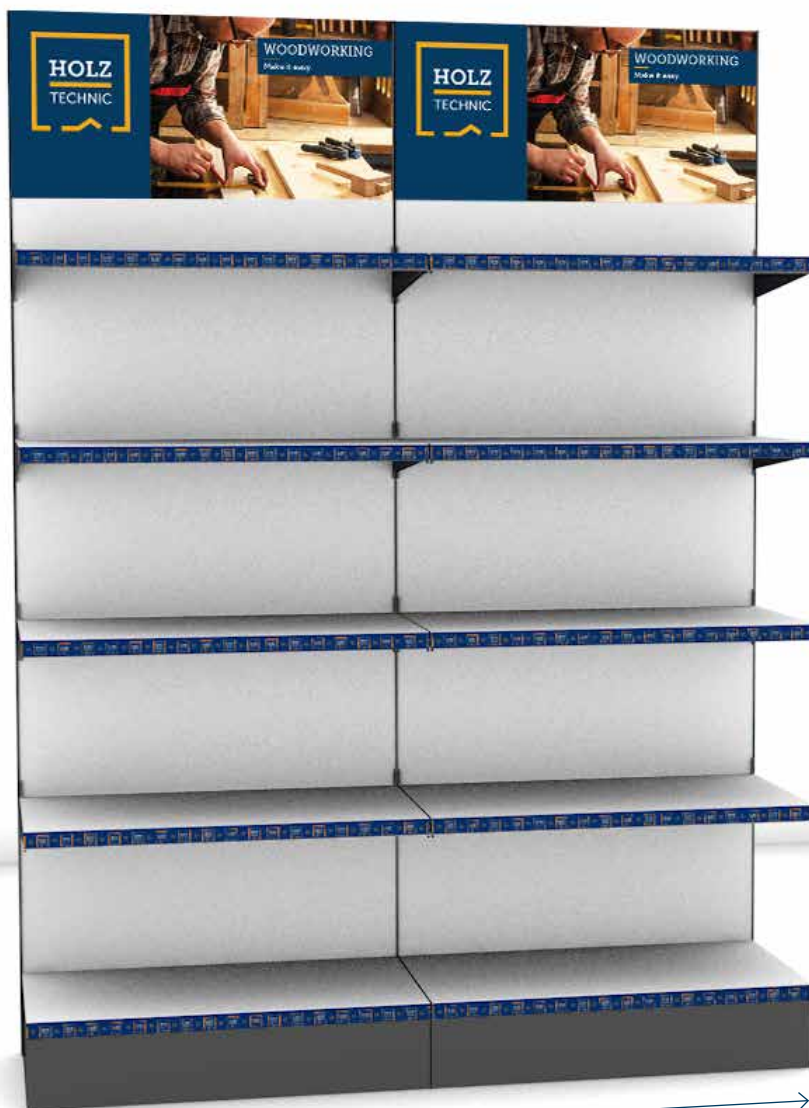

METAL RACK HT - 2 m

Accessories

06ESPM40

SLIM GRAY TILTED HEAD SHELF - 1 m

02HTINSTOP included with each metal rack.
Other subjects are available for orders.

02HTPRICE
not included.

200 cm

06ESP12

METAL RACK HT - 3 m

Accessories

06ESPM40

SLIM GRAY TILTED HEAD SHELF - 1 m

02HTINSTOP included with each metal rack.
Other subjects are available for orders.

06ESPF

PREFORATED METAL RACK HT - 1 m

Accessories