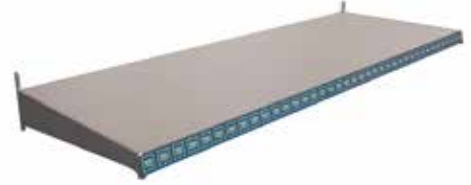

06ESP4

METAL RACK HT - 1 m

Accessories

06ESPM40

SLIM GRAY TILTED HEAD SHELF - 1 m

02HTINSTOP included with each metal rack.
Other artworks are available for orders.

02HTPRICE
not included.

06ESP8

METAL RACK HT - 2 m

Accessories

06ESPM40

SLIM GRAY TILTED HEAD SHELF - 1 m

02HTINSTOP included with each metal rack.
Other subjects are available for orders.

02HTPRICE
not included.

200 cm

06ESP12

METAL RACK HT - 3 m

Accessories

06ESPM40

SLIM GRAY TILTED HEAD SHELF - 1 m

02HTINSTOP included with each metal rack.
Other subjects are available for orders.

06ESPF

PREFORATED METAL RACK HT - 1 m

Accessories