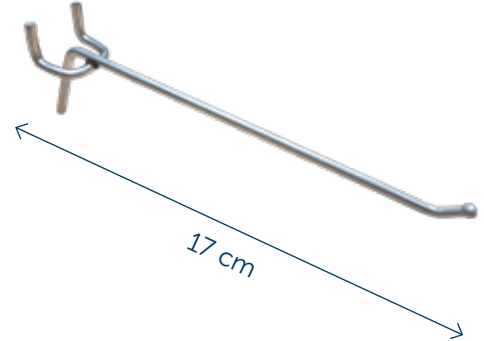

06ESPG3

HOOK FOR DISPLAY

02HTINSTOP included with each metal rack.
Other artworks are available for orders.