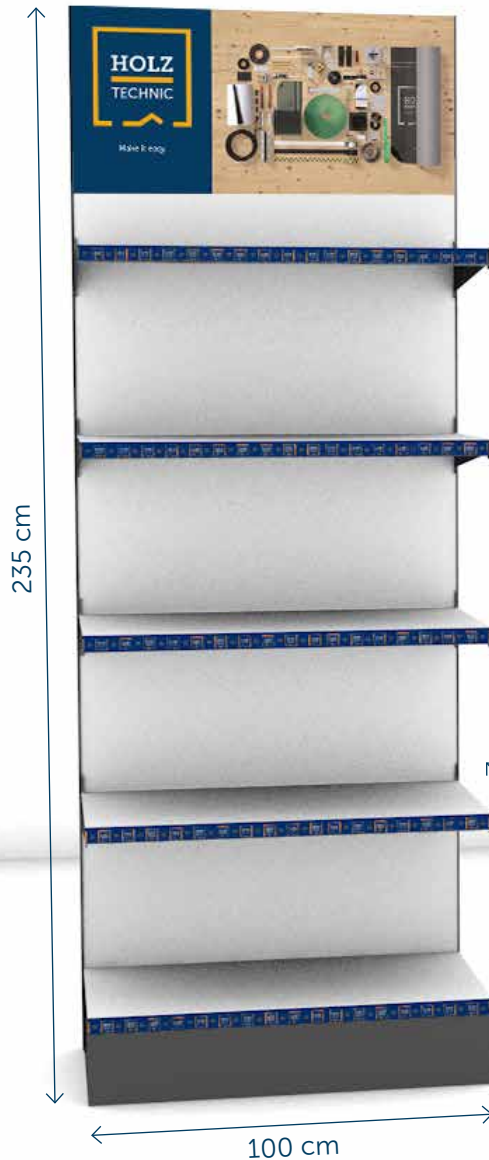

06ESP4

METAL RACK HT - 1 m

Accessories

06ESPM40

SLIM GRAY TILTED HEAD SHELF - 1 m

02HTINSTOP included with each metal rack.
Other artworks are available for orders.

02HTPRICE
not included.

06ESP8

METAL RACK HT - 2 m

Accessories

06ESPM40

SLIM GRAY TILTED HEAD SHELF - 1 m

02HTINSTOP included with each metal rack.
Other subjects are available for orders.

02HTPRICE
not included.

200 cm

06ESP12

METAL RACK HT - 3 m

Accessories

06ESPM40

SLIM GRAY TILTED HEAD SHELF - 1 m

02HTINSTOP included with each metal rack.
Other subjects are available for orders.

06ESPF

PREFORATED METAL RACK HT - 1 m

Accessories