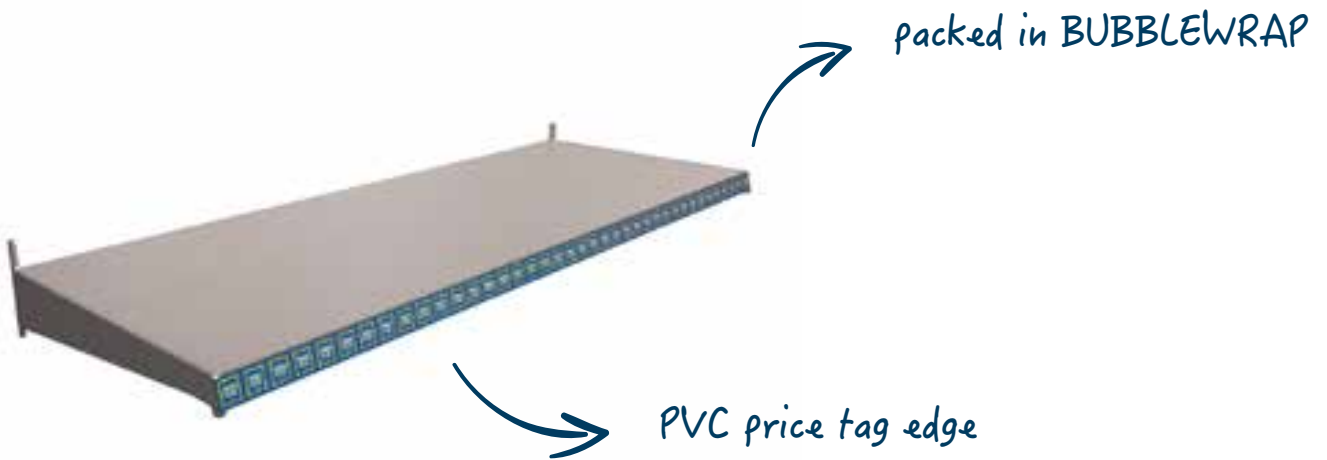

METAL RACK HT - 3 m
DIMENSIONS: 300 x 235 x 60 cm

06ESPF

PERFORATED METAL RACK - 1 m
DIMENSIONS: 100 x 235 x 60 cm

branded sticker
100 x 46,5 cm

perforated
panel

06ESPM40

SLIM GRAY TILTED HEAD SHELF
DIMENSIONS: 100 x 20 cm

06ESPD740

4 METAL SHEET PARTITIONS
DIMENSIONS: 40 x 7 cm

06ESPG1

STRAIGHT HOOK FOR DISPLAY

2 chrome-plated bars for
perforated panel (left + right)

06ESPG3

HOOK FOR DISPLAY

chrome plated bar for
perforated panel